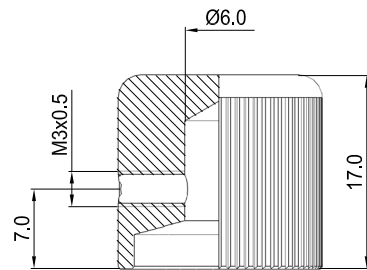

Front view

Isometric view

Top view

DK18 Dome Knob

Notes:

- All measures in [mm].
- Dome Knob is turned only from solid bars of specially selected STAINLESS STEEL.
- All standard parts are also from STAINLESS STEEL.