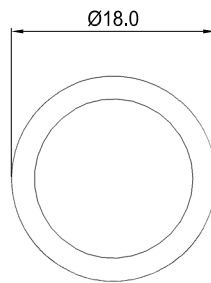

Front view

Isometric view

Top view

DK18 Dome Knob

Notes:

- All measures in [mm].
- Dome Knob is turned only from solid bars of specially selected STAINLESS STEEL.
- All standard parts are also from STAINLESS STEEL.